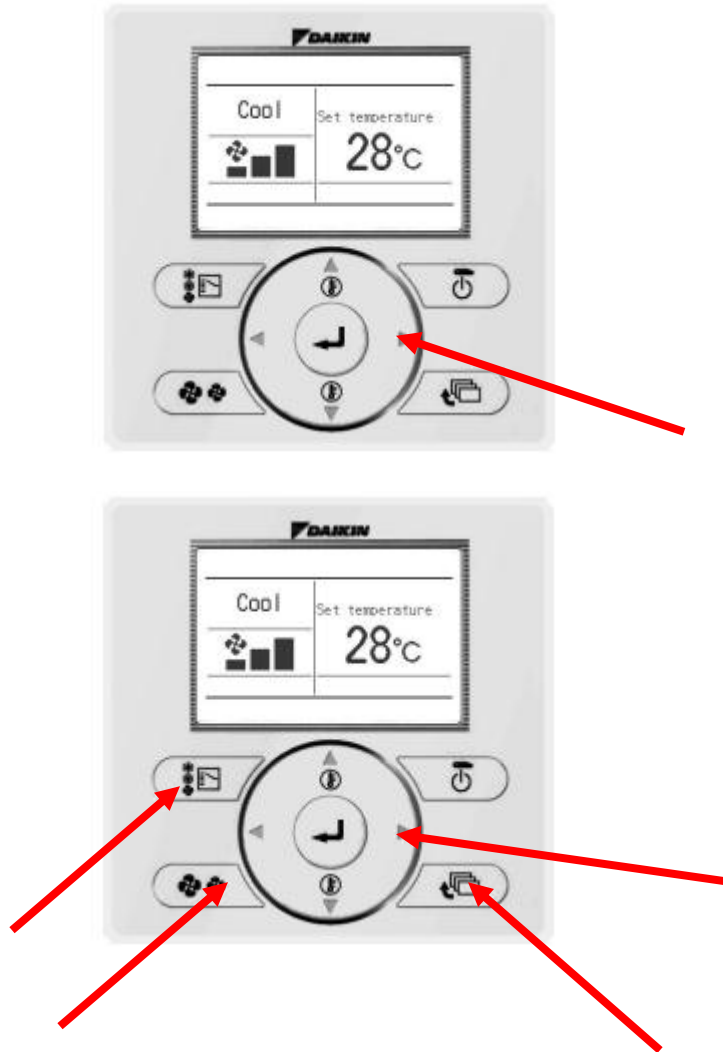

# Permission Level

Push and hold right navigation key

While holding right navigation button push the other 3 as well at the same time and hold for 5 seconds. Holding 4 buttons at once.

To disable this function do same process as to activate it.

If you wish to disable all functions except on/off set field code 1c 3-02 before doing this process. Factory setting is 1c 3-01 (some functions disabled)